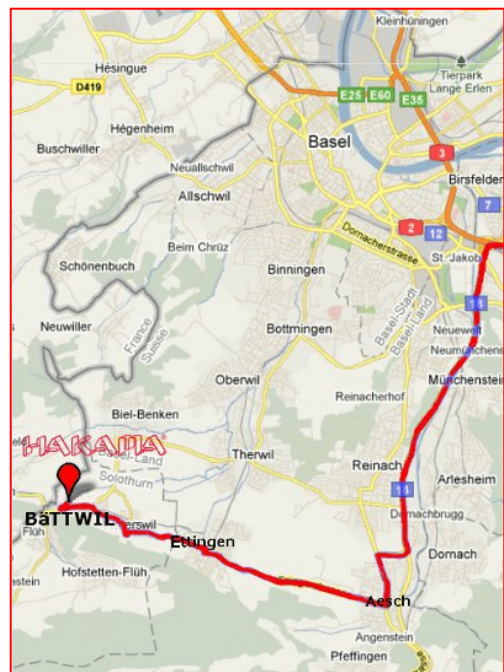

Contact, Addresses, How to find us

HAKAMA AG

Mühlemattstrasse 13
4112 Bättwil

Tel. +41 61 735 45 45
Fax +41 61 735 45 46

Delivery

Mühlemattstrasse 13
CH-4112 Bättwil

Visitor

Hauptstrasse 46
CH-4112 Bättwil

How to find us

Coming from the motorway **A2** from direction Basel (Germany) respectively Zurich:

- Turn-off **DELEMONT** (H18) to exit **AESCH**
- Traffic lights exit Aesch – turn left
- Next traffic lights – turn right in direction **ETTINGEN / MARIASTEIN**
- By-pass Aesch until Ettingen
- in Ettingen STOP – turn right in direction **WITTERSWIL / FLÜH**
- after 200 m turn left in direction **WITTERSWIL / FLÜH**
- in Witterswil remain on the priority road - direction **BÄTTWIL**
- in Bättwil STOP – turn left into Hauptstrasse

Visitor parking: HAUPTSTRASSE 46

after ca. 500 m (behind Shell petrol station) right visitor parking HAKAMA

Delivery: MÜHLEMATTSTRASSE 13

after ca. 400 m turn right into Mühlemattstrasse, after ca. 300 m delivery on the left side