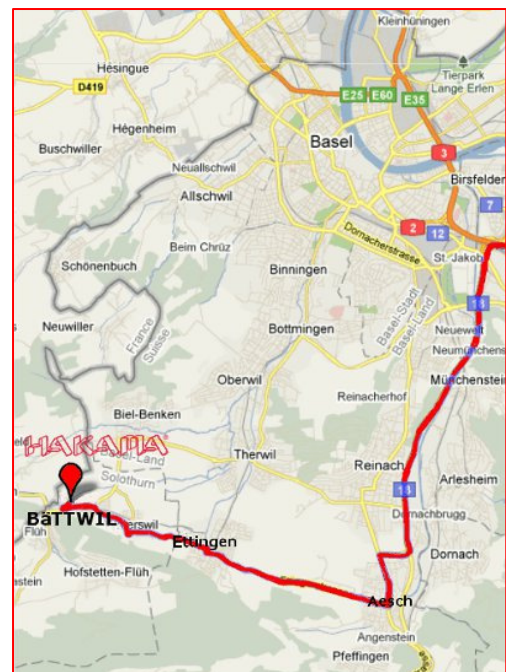

### Delivery

Mühlemattstrasse 13  
CH-4112 Bättwil

### Visitor

Hauptstrasse 46  
CH-4112 Bättwil

## How to find us

Coming from the motorway **A2** from direction Basel (Germany) respectively Zurich:

- Turn-off **DELEMONT** (H18) to exit **AESCH**
- Traffic lights exit Aesch – turn left
- Next traffic lights – turn right in direction **ETTINGEN / MARIASTEIN**
- By-pass Aesch until Ettingen
- in Ettingen STOP – turn right in direction **WITTERSWIL / FLÜH**
- after 200 m turn left in direction **WITTERSWIL / FLÜH**
- in Witterswil remain on the priority road - direction **BÄTTWIL**
- in Bättwil STOP – turn left into Hauptstrasse

**Visitor parking: HAUPTSTRASSE 46**

after ca. 500 m (behind Shell petrol station) right visitor parking HAKAMA

**Delivery: MÜHLEMATTSTRASSE 13**

after ca. 400 m turn right into Mühlemattstrasse, after ca. 300 m delivery on the left side